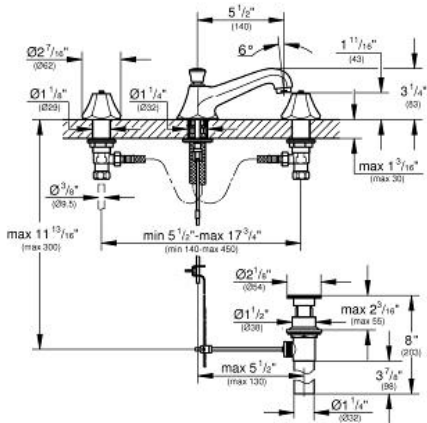

SOMERSET 8" Widespread Two-Handle Bathroom Faucet

MODEL # 20133000

Pure Freude
an Wasser

GROHE

Product Description:
SOMERSET
8" Widespread Two-Handle Bathroom Faucet

Standard Specification:

- GROHE StarLight chrome finish
- Flow control
- Side valves
- 1/2" (13mm) ceramic cartridge (90° turn)
- 1 1/4" pop-up waste set
- Less handles – order (18 172) (sold separately)