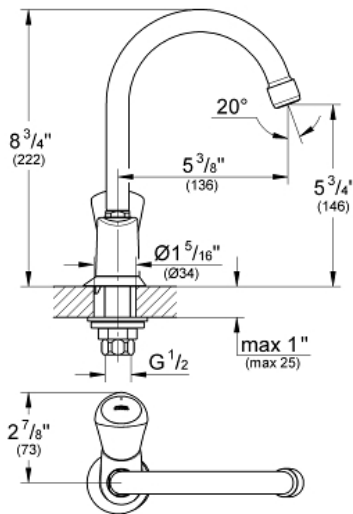

CLASSIC II
Kitchen Faucet
MODEL # 20179001

Pure Freude
an Wasser

Product Description:
CLASSIC II
Kitchen Faucet

Standard Specification:

- Metal grip handle
- Heat-insulated
- Threaded
- **GROHE StarLight** finish
- Ceramic cartridge
- Flow straightener
- Swivel Spout
- Swivel area 360°
- 1/2" union nut with 7/16" drilling
- Max Flow Rate: 1.75 gpm (6.6 L/min)

Applicable Codes & Standards:

- Energy Policy Act of 1992
- NSF 61
- ASME A112.18.1/CSA B125.1
- US Federal and State material regulations
- LOGO NSF

Color:

- 20179001 StarLight Chrome