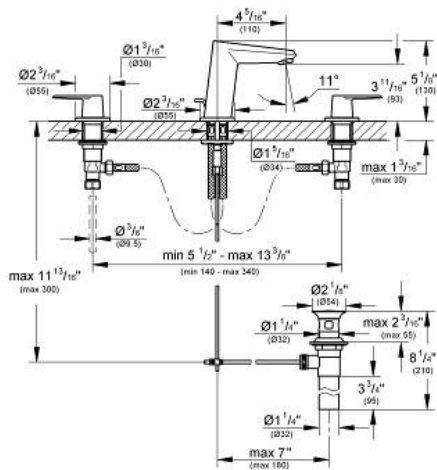

EURODISC COSMOPOLITAN 8" Widespread Two-Handle Bathroom Faucet S-Size

MODEL # 20215002

Pure Freude
an Wasser

Product Description:

EURODISC COSMOPOLITAN

8" Widespread Two-Handle Bathroom Faucet S-Size

Standard Specification:

- GROHE EcoJoy technology for less water and perfect flow
- Spout with flow control
- GROHE StarLight chrome finish
- 1/2" (13mm) ceramic cartridge (90° turn)
- 1 1/4" pop-up waste set
- GROHE QuickFix Plus installation system with centering support
- Pressure resistant flexible connection hoses
- Between middle-body and side valves
- Union nut with 7/16" drilling
- Max Flow Rate: 1.5 gpm (5.7 L/min)