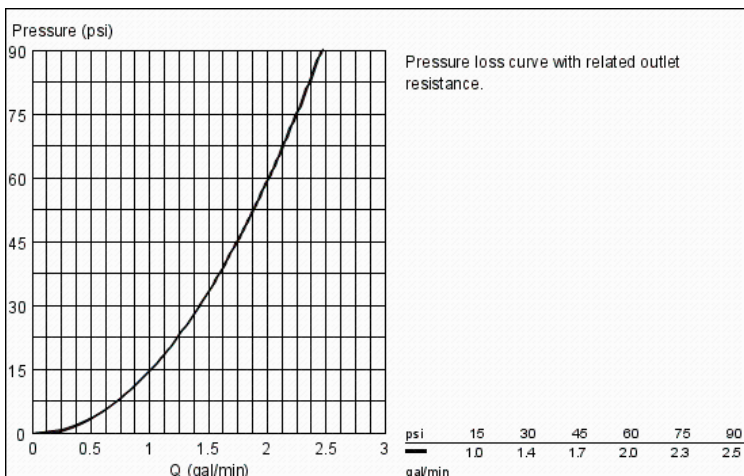

EURODISC COSMOPOLITAN 8" Widespread Two-Handle Bathroom Faucet S-Size

MODEL # 20215002

Pure Freude
an Wasser

Product Description:

EURODISC COSMOPOLITAN

8" Widespread Two-Handle Bathroom Faucet S-Size

Standard Specification:

- GROHE EcoJoy technology for less water and perfect flow
- Spout with flow control
- GROHE StarLight chrome finish
- 1/2" (13mm) ceramic cartridge (90° turn)
- 1 1/4" pop-up waste set
- GROHE QuickFix Plus installation system with centering support
- Pressure resistant flexible connection hoses
- Between middle-body and side valves
- Union nut with 7/16" drilling
- Max Flow Rate: 1.5 gpm (5.7 L/min)