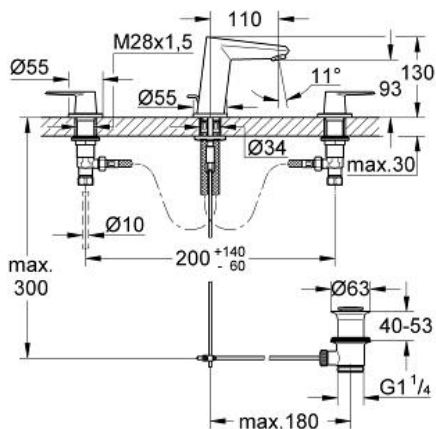

EURODISC COSMOPOLITAN 8" Widespread Two-Handle Bathroom Faucet S-Size

MODEL # 20214002

Pure Freude
an Wasser

GROHE

Product Description:

EURODISC COSMOPOLITAN

8" Widespread Two-Handle Bathroom Faucet S-Size

Standard Specification:

- Spout with flow control
- **GROHE StarLight** chrome finish
- Metal lever handle
- 1/2" (13mm) ceramic cartridge (90° turn)
- 1 1/4" pop-up waste set
- **GROHE QuickFix** installation system with centering support
- Pressure resistant flexible connection hoses
- Between middle-body and side valves
- Union nut with 7/16" drilling