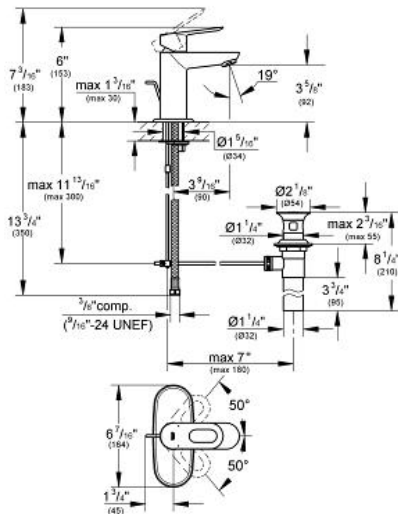

BAULOOP
Single-Handle Bathroom Faucet
MODEL # 20333000

Pure Freude
an Wasser

GROHE

Product Description:
BAULOOP
Single-Handle Bathroom Faucet

Standard Specification:

- Single hole installation
- Metal lever handle
- 1 1/8" ceramic cartridge
- Chrome Finish
- Flow control
- Includes waste-set drain assembly
- 6" escutcheon
- Stainless steel flex lines
- Quick installation system
- Max Flow Rate: 1.5 gpm (5.7 L/min)

Applicable Codes & Standards:

- Energy Policy Act of 1992
- NSF 61
- ASME A112.18.1/CSA B125.1
- US Federal and State material regulations
- EPA WaterSense®
- ICC/ANSI A117.1
- LOGO NSF

Color:

- 20333000 StarLight Chrome