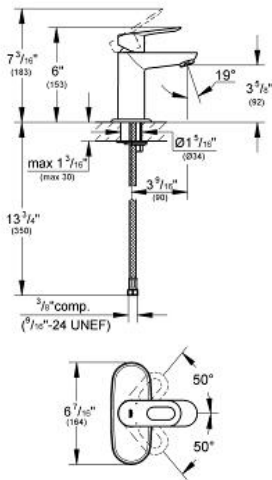

BAULOOP  
Single-Handle Bathroom Faucet  
MODEL # 20334000

Pure Freude  
an Wasser

GROHE

**Product Description:**  
**BAULOOP**  
**Single-Handle Bathroom Faucet**

**Standard Specification:**

- Single hole installation
- Metal lever handle
- 1 1/8" ceramic cartridge
- Chrome Finish
- Flow control
- Smooth body
- Stainless steel flex lines
- Quick installation system
- Max Flow Rate: 1.5 gpm (5.7 L/min)