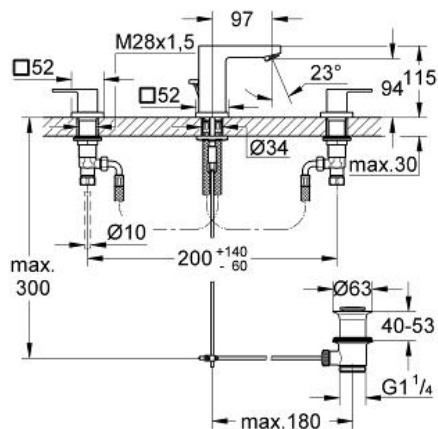

BAUMETRIC  
8" Widespread Two-Handle  
Bathroom Faucet

MODEL # 20377000

Pure Freude  
an Wasser

GROHE

**Product Description:**

**BAUMETRIC**

**8" Widespread Two-Handle Bathroom Faucet**

**Standard Specification:**

- Metal lever handle
- Spout with flow control
- **GROHE StarLight** chrome finish
- 1/2" (13mm) ceramic cartridge (90° turn)
- 1 1/4" pop-up waste set
- Quick installation system
- Pressure resistant flexible connection hoses (between spout and side valves)
- 1/2" x 7/16" (13mm x 10.5mm) union nut