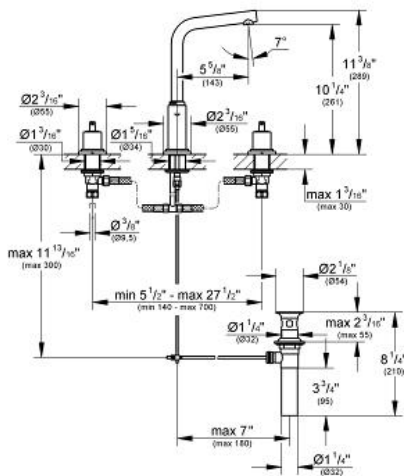

ATRIO  
8" Widespread Two-Handle  
Bathroom Faucet M-Size

MODEL # 20384001

Pure Freude  
an Wasser

GROHE

**Product Description:**

ATRIO

8" Widespread Two-Handle Bathroom Faucet M-Size

**Standard Specification:**

- High version
- Handles sold separately
- GROHE EcoJoy technology for less water and perfect flow
- GROHE StarLight chrome finish
- Max Flow Rate: 1.5 gpm (5.7 L/min)

**Applicable Codes & Standards:**