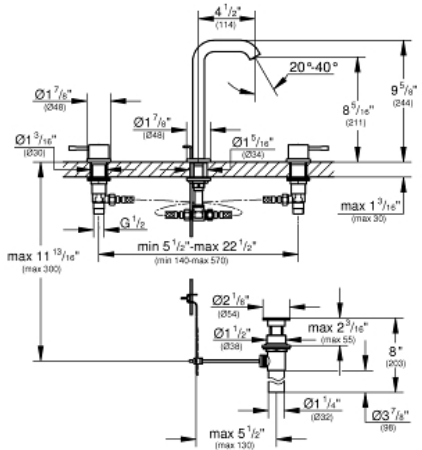

# ESSENCE 8" Widespread Two-Handle Bathroom Faucet L-Size

MODEL # 20431001

Pure Freude  
an Wasser

**GROHE**

### Product Description:

ESSENCE

8" Widespread Two-Handle Bathroom Faucet L-Size

### Standard Specification:

- 1/2" (13mm) ceramic cartridge (90° turn)
- GROHE StarLight chrome finish
- GROHE EcoJoy
- GROHE QuickFix rapid installation system
- 1 1/4" pop-up waste set
- Pressure resistant flexible connection hoses (between spout and side valves)
- 1/2" x 7/16" (13mm x 10.5mm) union nut