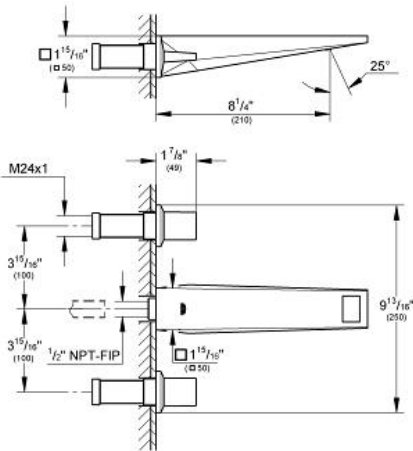

ALLURE BRILLIANT 8" Widespread Two-Handle Bathroom Faucet S-Size

MODEL # 20347000

Pure Freude
an Wasser

Product Description:
ALLURE BRILLIANT
8" Widespread Two-Handle Bathroom Faucet S-Size

Standard Specification:

- Wall mount
- Final installation set for:
 - 29 031 000
- Without concealed body
- Valves hot/cold with 1/2" (13mm) cartridge (90°)
- **GROHE StarLight** chrome finish
- **GROHE EcoJoy** technology for less water and perfect flow
- Spout with integrated flow control
- 8 1/4" Spout Reach
- GROHE WaterCare technology -1.5 gpm

Applicable Codes & Standards:

- Energy Policy Act of 1992
- NSF 61
- ASME A112.18.1/CSA B125.1
- US Federal and State material regulations
- EPA WaterSense®
- LOGO NSF

Color:

- 20347000 StarLight Chrome