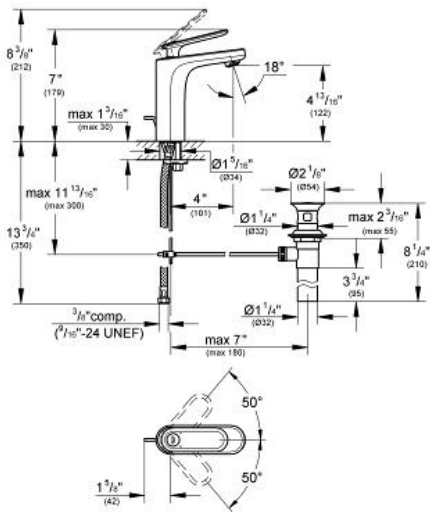

# VERIS Single-Handle Bathroom Faucet M-Size

MODEL # 23066000

Pure Freude  
an Wasser

**Product Description:**  
VERIS  
Single-Handle Bathroom Faucet M-Size

- Standard Specification:**
- Single hole installation
  - GROHE SilkMove 1.1" (28 mm) ceramic cartridge
  - GROHE StarLight chrome finish
  - 1 1/4" pop-up waste set
  - SpeedClean flow control
  - Stainless steel flex lines
  - Quick installation system
  - Max Flow Rate: 1.5 gpm (5.7 L/min)