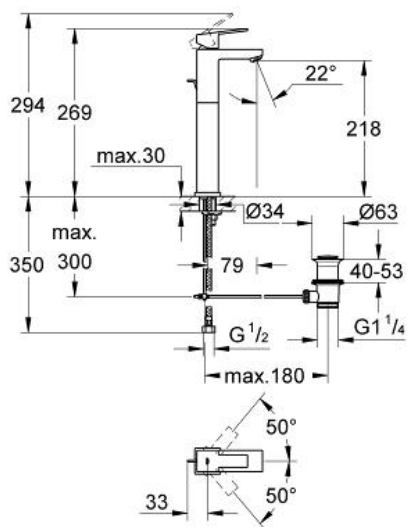

BAUMETRIC
Single-Handle Bathroom Faucet
MODEL # 23188000

Pure Freude
an Wasser

GROHE

Product Description:
BAUMETRIC
Single-Handle Bathroom Faucet

Standard Specification:

- For free-standing bath sinks
- Single hole installation
- Metal lever handle
- **GROHE StarLight** chrome finish
- **GROHE SilkMove** 1.1" (28 mm) ceramic cartridge
- Flow control
- Stainless steel flex lines
- 1 1/4" pop-up waste set
- Quick installation system

Color:

- 23188000 StarLight Chrome