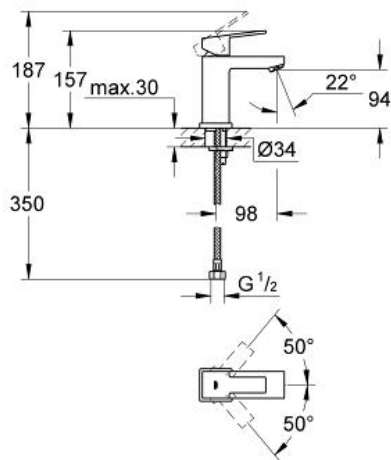

BAUMETRIC
Single-Handle Bathroom Faucet
MODEL # 23186000

Pure Freude
an Wasser

GROHE

Product Description:
BAUMETRIC
Single-Handle Bathroom Faucet

Standard Specification:

- Single hole installation
- Metal lever handle
- **GROHE SilkMove** 1.1" (28 mm) ceramic cartridge
- **GROHE StarLight** chrome finish
- Flow control
- Smooth body
- Stainless steel flex lines
- Quick installation system