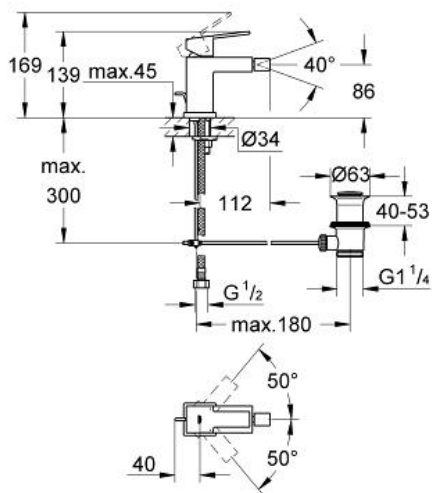

BAUMETRIC
Single-Handle Bidet Faucet
MODEL # 23189000

Pure Freude
an Wasser

GROHE

Product Description:
BAUMETRIC
Single-Handle Bidet Faucet

Standard Specification:

- Single hole installation
- Metal lever handle
- **GROHE StarLight** chrome finish
- **GROHE SilkMove** 1.1" (28 mm) ceramic cartridge
- Ball-joint flow control
- 1 1/4" pop-up waste set
- Stainless steel flex lines
- Quick installation system

Color:
□ 23189000 StarLight Chrome