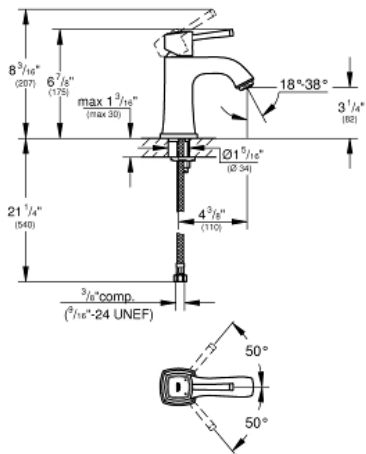

GRANDERA Single-Handle Bathroom Faucet M-Size

MODEL # 23312000

Pure Freude
an Wasser

Product Description:
GRANDERA
Single-Handle Bathroom Faucet M-Size

Standard Specification:

- Single hole installation
- **GROHE SilkMove** 1.1" (28 mm) ceramic cartridge
- **GROHE StarLight** chrome finish
- **GROHE EcoJoy** technology for less water and perfect flow
- **GROHE AquaGuide** adjustable aerator 5.7 l/min
- Smooth body
- Stainless steel flex lines
- Temperature limiter
- **GROHE QuickFix** rapid installation system
- Max Flow Rate: 1.5 gpm (5.7 L/min)