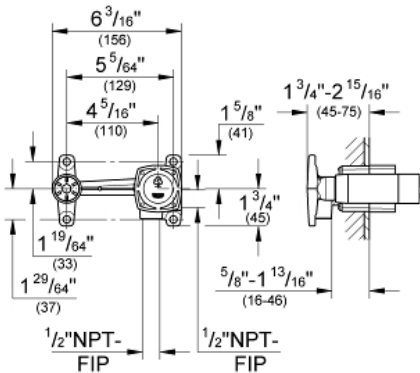

GRANDERA  
2-Hole Wall Mount Faucet Rough-  
In Valve

MODEL # 23320000

Pure Freude  
an Wasser

GROHE

**Product Description:**

**GRANDERA**

**2-Hole Wall Mount Faucet Rough-In Valve**

**Standard Specification:**

- For 2-hole basin mixers
- Wall installation
- Without finishing trim set
- Installation depth (1 3/4" - 3")
- **GROHE SilkMove** 1.4" (35 mm) ceramic cartridge
- Adjustable flow rate limiter
- Installation device
- Max Flow Rate: 1.5 gpm (5.7 L/min)
- 1/2" NPT Female Inlets
- Center to Center
- Cast Brass Construction