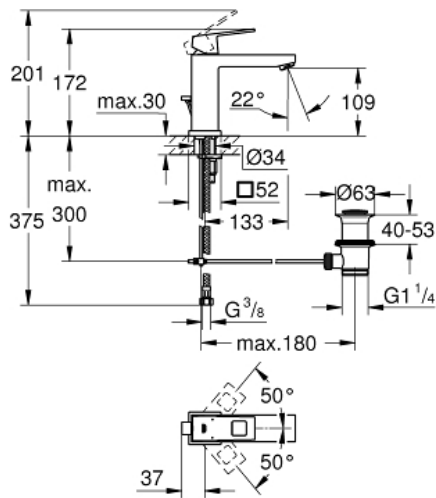

EUROCUBE
Single-Handle Bathroom Faucet
M-Size

MODEL # 23445000

Pure Freude
an Wasser

GROHE

Product Description:

EUROCUBE

Single-Handle Bathroom Faucet M-Size

Standard Specification:

- Single hole installation
- Metal lever handle
- **GROHE SilkMove** 1.1" (28 mm) ceramic cartridge
- With temperature limiter
- **GROHE StarLight** chrome finish
- GROHE EcoJoy SpeedClean mousseur 1.5 gpm (5.7 l/min)
- **GROHE QuickFix** installation system
- 1 1/4" pop-up waste set
- Stainless steel flex lines
- Min. recommended pressure: 15 psi (1.0 bar)