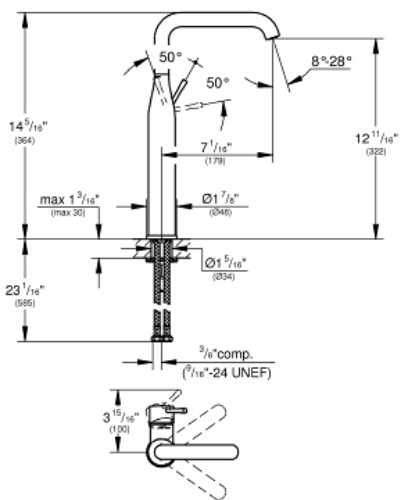

ESSENCE
Single-Hole Single-Handle Vessel
Bathroom Faucet XL-Size

MODEL # 23538001

Pure Freude
an Wasser

GROHE

Product Description:

ESSENCE

Single-Hole Single-Handle Vessel Bathroom Faucet XL-Size

Standard Specification:

- Single hole installation
- GROHE SilkMove 1.1" (28 mm) ceramic cartridge
- With temperature limiter
- GROHE EcoJoy
- GROHE AquaGuide adjustable flow control
- GROHE StarLight chrome finish
- Swivel Spout
- With stop restriction
- Smooth body
- Metal lever handle