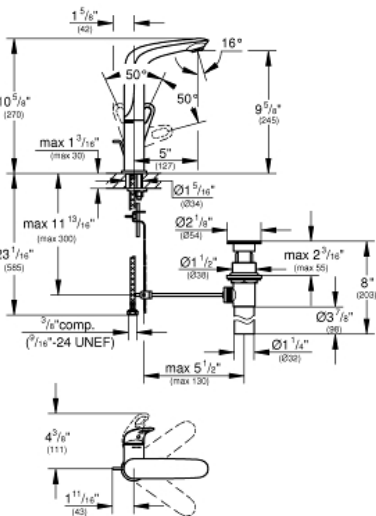

EUROSTYLE Single-Handle Bathroom Faucet L-size

MODEL # 23579003

Pure Freude
an Wasser

Product Description:

EUROSTYLE

Single-Handle Bathroom Faucet L-size

Standard Specification:

- Single hole installation
- Metal lever handle
- **GROHE SilkMove** 1.1" (28 mm) ceramic cartridge
- With temperature limiter
- Adjustable flow rate limiter
- **GROHE StarLight** chrome finish
- **GROHE EcoJoy** Mousseur 1.2 gpm
- Includes waste-set drain assembly
- Stainless steel flex lines
- **GROHE QuickFix** rapid installation system

Applicable Codes & Standards:

- Energy Policy Act of 1992
- NSF 61
- ASME A112.18.1/CSA B125.1
- US Federal and State material regulations
- EPA WaterSense®
- ICC/ANSI A117.1
- LOGO NSF

Color:

- 23579003 StarLight Chrome