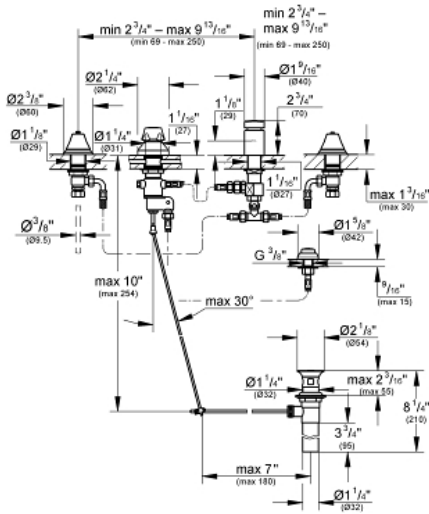

GENEVA
Three-Hole Bidet Faucet
MODEL # 24019000

Pure Freude
an Wasser

GROHE

Product Description:

GENEVA

Three-Hole Bidet Faucet

Standard Specification:

- Vertical spray and rim flush
- With anti-siphon device
- Pressure resistant flexible connection hoses
- Less handles - order Geneva Cross Handles (18 733) or Geneva Lever Handles (18 734) (sold separately)
- **GROHE StarLight** chrome finish

Applicable Codes & Standards:

- Energy Policy Act of 1992
- ASME A112.18.1/CSA B125.1

Color:

- 24019000 StarLight Chrome