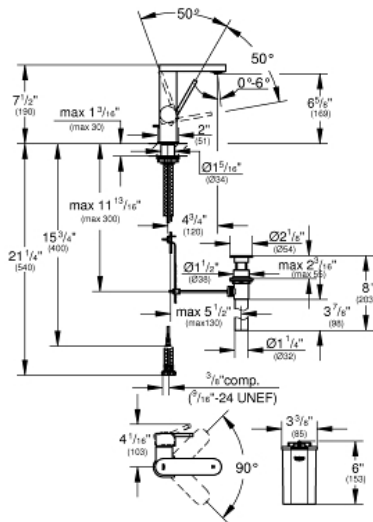

GROHE PLUS
Single-Handle Bathroom Faucet
1/2" with LED display, M-size
MODEL # 23960003

Pure Freude
an Wasser

Product Description:

GROHE PLUS

Single-Handle Bathroom Faucet 1/2" with LED display, M-size

Standard Specification:

- LED water temperature display
- Infra-red diverter between mousseur and Eco spray
- Automatic return to aerator
- Single hole installation
- Metal lever handle
- **GROHE SilkMove** 1.1" (28 mm) ceramic cartridge
- With temperature limiter
- **GROHE StarLight** chrome finish
- **SpeedClean** flow control
- **GROHE AquaGuide** adjustable flow control
- Quick installation system
- Swivel spout with easy docking
- Swivel area 90°
- Includes waste-set drain assembly
- Stainless steel flex lines
- External battery
- Max flow rate: 1.2 gpm (4.56 L/min)

Applicable Codes & Standards:

- Energy Policy Act of 1992
- NSF 61
- ASME A112.18.1/CSA B125.1
- US Federal and State material regulations
- EPA WaterSense®
- CalGreen
- LOGO CEC

Color:

- 23960003 StarLight Chrome