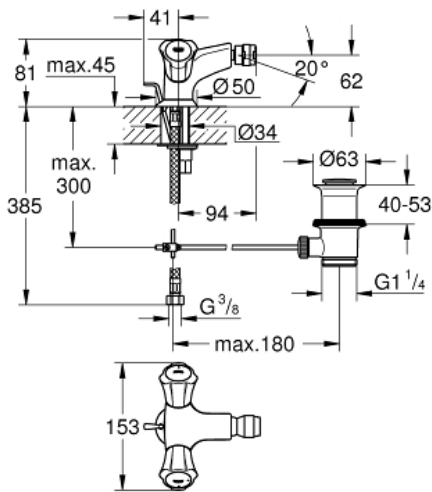

COSTA L  
Single-Hole Bidet Faucet  
MODEL # 24480001

Pure Freude  
an Wasser

**Product Description:**  
COSTA L  
Single-Hole Bidet Faucet

- Standard Specification:**
- Metal handles
  - Heat-insulated
  - Threaded
  - Longlife cartridge
  - Cast spout with ball joint flow control
  - 1 1/4" pop-up waste set
  - Stainless steel flex lines
  - **GROHE StarLight** chrome finish

**Color:**  
□ 24480001 StarLight Chrome