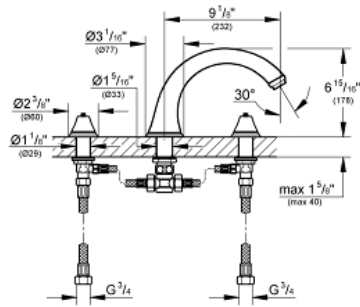

GENEVA
 Roman Bathtub Faucet
 MODEL # 25054000

Pure Freude
 an Wasser

Product Description:
 GENEVA
 Roman Bathtub Faucet

- Standard Specification:**
- 10" bath tub spout
 - 1/2" valves
 - Less handles - order Geneva Cross Handles (18 733) or Geneva Lever Handles (18 734) (sold separately)
 - **GROHE StarLight** chrome finish