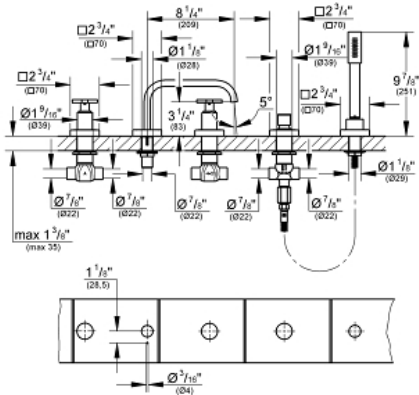

# ALLURE Five-Hole Bathtub Faucet with Handshower

MODEL # 25083000

Pure Freude  
an Wasser

### Product Description:

**ALLURE**

**Five-Hole Bathtub Faucet with Handshower**

### Standard Specification:

- 1/2" ceramic cartridges (180° turn)
- **GROHE StarLight** chrome finish
- 8 1/4" bath tub spout without diverter
- Max Flow Rate 13.2 gpm (50 L/min)