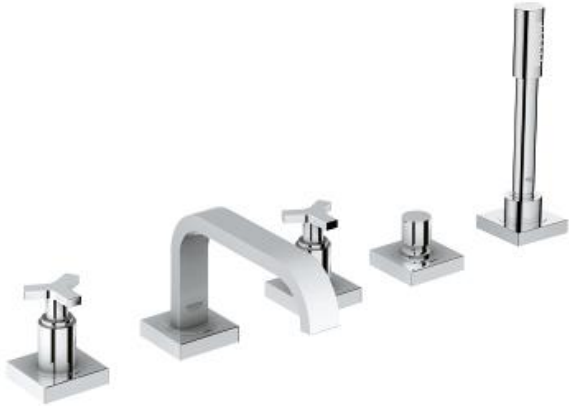

# ALLURE Five-Hole Bathtub Faucet with Handshower

MODEL # 25083000

Pure Freude  
an Wasser

### Product Description:

**ALLURE**

**Five-Hole Bathtub Faucet with Handshower**

### Standard Specification:

- 1/2" ceramic cartridges (180° turn)
- **GROHE StarLight** chrome finish
- 8 1/4" bath tub spout without diverter
- Max Flow Rate 13.2 gpm (50 L/min)

### Color:

- 25083000 StarLight Chrome