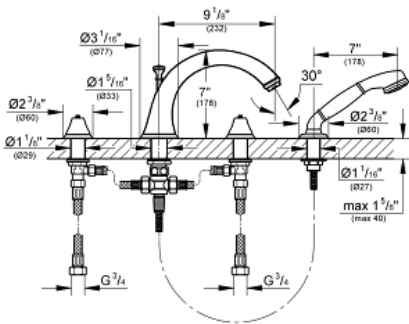

GENEVA
Four-Hole Roman Bathtub Faucet
with Handshower
MODEL # 25506000

Pure Freude
an Wasser

Product Description:

GENEVA

Four-Hole Roman Bathtub Faucet with Handshower

Standard Specification:

- Handles sold separately
- 1/2" valves
- Less handles - order Geneva Cross Handles (18 733) or Geneva Lever Handles (18 734) (sold separately)
- **GROHE StarLight** chrome finish
- Max Flow Rate 2.5 gpm at 80 psi (9.5 L/min), 13 gpm at 45 psi (49.2 L/min) for Tub Filler

Applicable Codes & Standards:

- Energy Policy Act of 1992
- ASME A112.18.1/CSA B125.1

Color:

- 25506000 StarLight Chrome