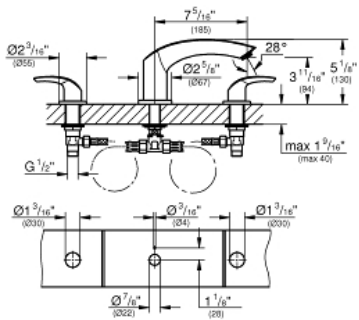

EUROSMART
 Roman Bathtub Faucet
 MODEL # 25168002

Pure Freude
 an Wasser

Product Description:
 EUROSMART
 Roman Bathtub Faucet

- Standard Specification:**
- Metal lever handle
 - GROHE StarLight chrome finish