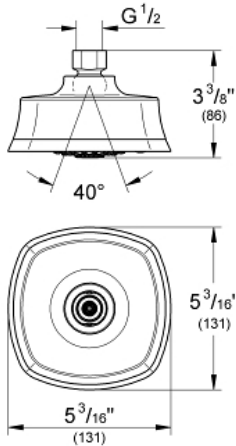

EUPHORIA GRANDERA 130  
MASSAGE  
Shower Head 3 Sprays  
MODEL # 26035000

Pure Freude  
an Wasser

GROHE

**Product Description:**  
EUPHORIA GRANDERA 130 MASSAGE  
Shower Head 3 Sprays

**Standard Specification:**

- 3 adjustable spray patterns: Rain, SmartRain, Massage
- Metal
- GROHE EcoJoy 2.0 gpm flow limiter
- GROHE DreamSpray perfect spray pattern
- GROHE SprayDimmer (flow rate reduction)
- GROHE StarLight chrome finish
- SpeedClean anti-lime system
- Suitable for instantaneous heater
- Max Flow Rate: 2.0 gpm (7.6 l/min)
- Min. recommended pressure: 15 psi (1.0 bar)
- This head shower can be used only in conjunction with shower arm 26 036