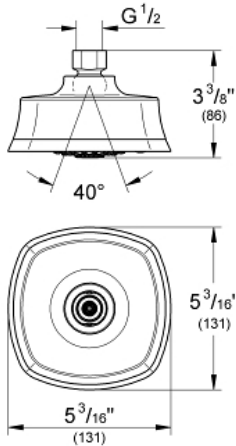

EUPHORIA GRANDERA 130  
MASSAGE  
Shower Head 3 Sprays  
MODEL # 26035001

Pure Freude  
an Wasser

GROHE

**Product Description:**  
EUPHORIA GRANDERA 130 MASSAGE  
Shower Head 3 Sprays

**Standard Specification:**

- 3 adjustable spray patterns: Rain, SmartRain, Massage
- Metal
- GROHE EcoJoy 1.75 gpm (6.6 l/min) flow limiter
- GROHE DreamSpray perfect spray pattern
- GROHE SprayDimmer (flow rate reduction)
- GROHE StarLight chrome finish
- SpeedClean anti-lime system
- Suitable for instantaneous heater
- Min. recommended pressure: 15 psi (1.0 bar)
- This head shower can be used only in conjunction with shower arm 26 036