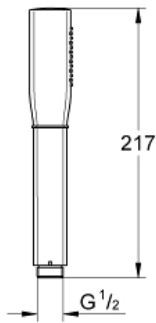

# GRANDERA STICK Hand Shower

MODEL # 26037000

Pure Freude  
an Wasser

### Product Description: GRANDERA STICK Hand Shower

#### Standard Specification:

- Metal
- GROHE EcoJoy 2.0 gpm flow limiter
- GROHE DreamSpray perfect spray pattern
- Inner WaterGuide for a longer life
- GROHE CoolTouch No risk of scalding
- GROHE StarLight chrome finish
- SpeedClean anti-lime system
- Suitable for instantaneous heater
- Universal mounting system (fits all standard shower hoses)
- Min. recommended pressure: 15 psi (1.0 bar)
- Max Flow Rate: 2.0 gpm (7.6 l/min)