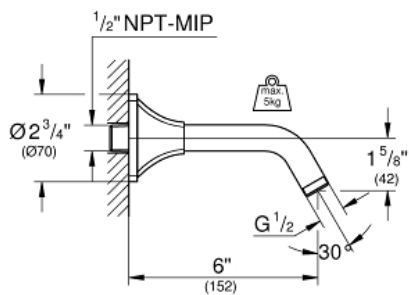

RAINSHOWER GRANDERA
6" Shower Arm
MODEL # 26036000

Pure Freude
an Wasser

GROHE

Product Description:
RAINSHOWER GRANDERA
6" Shower Arm

Standard Specification:

- Metal
- 1/2" NPT connection thread(s)
- Grandera escutcheon
- **GROHE StarLight** chrome finish
- Suitable for all Grandera shower heads

Applicable Codes & Standards:

- Energy Policy Act of 1992
- ASME A112.18.1/CSA B125.1

Color:

- 26036000 StarLight Chrome