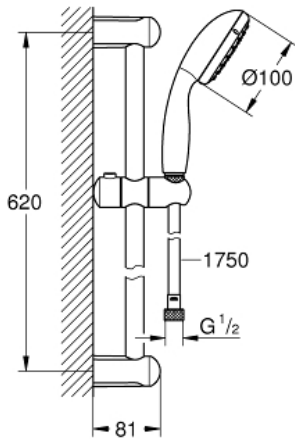

TEMPESTA 100  
Shower Rail Set 2 Sprays  
MODEL # 26077000

Pure Freude  
an Wasser

**Product Description:**  
TEMPESTA 100  
Shower Rail Set 2 Sprays

**Standard Specification:**

- Hand shower (26 047)
- 24" shower bar (27 523)
- RelaxaFlex 69" plastic shower hose (28 154)
- GROHE EcoJoy 2.0 gpm flow limiter
- GROHE DreamSpray perfect spray pattern
- GROHE StarLight chrome finish
- SpeedClean anti-lime system
- Inner WaterGuide for a longer life
- ShockProof silicone ring prevents damages caused by shower falling
- Suitable for instantaneous heater
- Min. recommended pressure: 15 psi (1.0 bar)

**Applicable Codes & Standards:**

- Energy Policy Act of 1992
- ASME A112.18.1/CSA B125.1
- EPA WaterSense®

**Color:**

- 26077000 StarLight Chrome