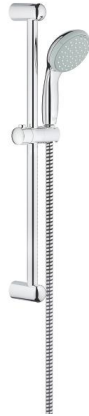

TEMPESTA 100  
Shower Rail Set 2 Sprays  
MODEL # 26077000

Pure Freude  
an Wasser

**Product Description:**  
TEMPESTA 100  
Shower Rail Set 2 Sprays

**Standard Specification:**

- Hand shower (26 047)
- 24" shower bar (27 523)
- RelaxaFlex 69" plastic shower hose (28 154)
- GROHE EcoJoy 2.0 gpm flow limiter
- GROHE DreamSpray perfect spray pattern
- GROHE StarLight chrome finish
- SpeedClean anti-lime system
- Inner WaterGuide for a longer life
- ShockProof silicone ring prevents damages caused by shower falling
- Suitable for instantaneous heater
- Min. recommended pressure: 15 psi (1.0 bar)

**Applicable Codes & Standards:**

- Energy Policy Act of 1992
- ASME A112.18.1/CSA B125.1
- EPA WaterSense®

**Color:**

- 26077000 StarLight Chrome