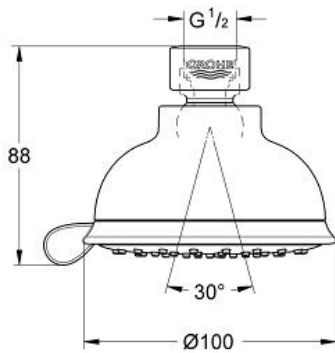

TEMPESTA RUSTIC 100 Shower Head 2 Sprays

MODEL # 26080000

Pure Freude
an Wasser

GROHE
WAVE

Product Description:
TEMPESTA RUSTIC 100
Shower Head 2 Sprays

Standard Specification:

- 2 Adjustable spray patterns: GROHE Rain O², Rain
- Rotating ball joint $\pm 15^\circ$
- GROHE EcoJoy 1.75 gpm (6.6 l/min) flow limiter
- GROHE DreamSpray perfect spray pattern
- GROHE StarLight chrome finish
- SpeedClean anti-lime system
- Inner WaterGuide for a longer life
- Suitable for instantaneous heater
- Max Flow Rate: 1.75 gpm (6.6 L/min)
- Min. recommended pressure: 15 psi (1.0 bar)

Applicable Codes & Standards:

- Energy Policy Act of 1992
- ASME A112.18.1/CSA B125.1
- EPA WaterSense[®]
- LOGO CEC

Color:

- 26080000 StarLight Chrome