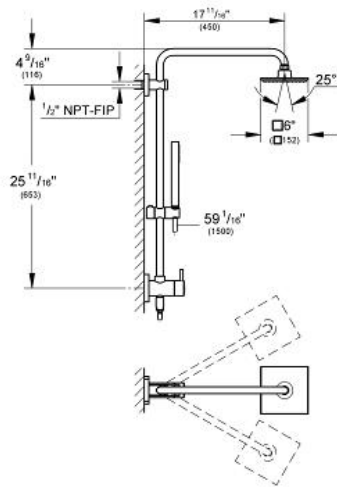

RETRO-FIT 150 Shower System

MODEL # 26124000

Pure Freude
an Wasser

Product Description: RETRO-FIT 150 Shower System

Standard Specification:

- Euphoria Cube shower head, 2.5 gpm (27 705)
- Rain spray pattern (1 spray-rain)
- With ball joint
- Rotation angle $\pm 15^\circ$
- Euphoria Cube+ hand shower, 2.5 gpm (27 888)
- 1 Spray: Normal
- Metal shower hose 59" (28 417)
- Angle adapter
- Max Flow Rate 2.5 gpm (9.5 L/min)
- **GROHE EcoJoy** technology for less water and perfect flow
- **GROHE DreamSpray** perfect spray pattern
- **GROHE StarLight** chrome finish
- **SpeedClean** anti-lime system
- Inner WaterGuide for a longer life
- Rotation cone for Twist-free function
- Suitable for instantaneous heaters from 18 kW/h

Applicable Codes & Standards:

- Energy Policy Act of 1992
- ASME A112.18.1/CSA B125.1

Color:

- 26124000 StarLight Chrome