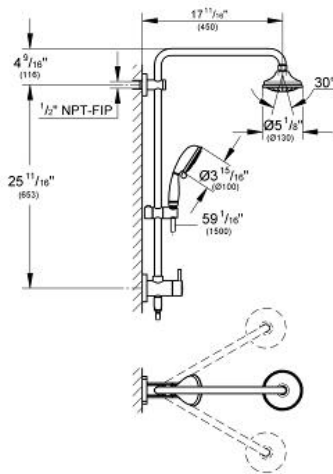

# RETRO-FIT 130 Shower System

MODEL # 26122000

Pure Freude  
an Wasser

**GROHE**

## Product Description: RETRO-FIT 130 Shower System

### Standard Specification:

- Consisting of:
- Euphoria Rustic shower head, 2.5 gpm (28 737)
- With ball joint
- Rotation angle  $\pm 20^\circ$
- New Tempesta Rustic IV hand shower, 2.5 gpm (27 608)
- 4 Sprays: GROHE Rain O<sup>2</sup>, Rain, Massage and Jet
- Metal shower hose 59" (28 417)
- Angle adapter
- Max Flow Rate 2.5 gpm (9.5 L/min)
- **GROHE EcoJoy** technology for less water and perfect flow
- **GROHE DreamSpray** perfect spray pattern
- **GROHE StarLight** chrome finish
- **SpeedClean** anti-lime system
- Inner WaterGuide for a longer life
- Rotation cone for Twist-free function
- Suitable for instantaneous heaters from 18 kW/h