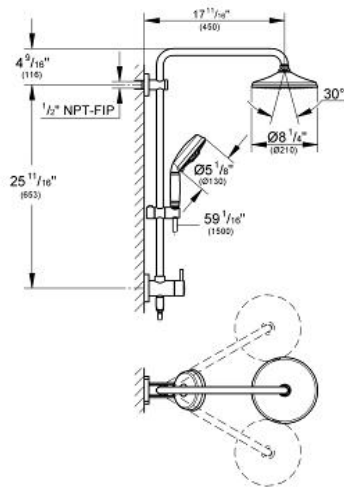

RETRO-FIT 210 Shower System

MODEL # 26125000

Pure Freude
an Wasser

GROHE

Product Description: RETRO-FIT 210 Shower System

Standard Specification:

- 17 3/4" horizontal swivel shower arm
- Rainshower Rustic shower head, 2.5 gpm (28 375)
- Rain spray pattern (1 spray-rain)
- With ball joint
- Rotation angle $\pm 20^\circ$
- Rainshower Rustic hand shower, 2.5 gpm (27 129)
- 3 adjustable spray patterns: Rain / Jet / Pure
- Metal shower hose 59" (28 417)
- Angle adapter
- Max Flow Rate 2.5 gpm (9.5 L/min)
- **GROHE EcoJoy** technology for less water and perfect flow
- **GROHE DreamSpray** perfect spray pattern
- **GROHE StarLight** chrome finish
- **SpeedClean** anti-lime system
- Inner WaterGuide for a longer life
- Rotation cone for Twist-free function
- Suitable for instantaneous heaters from 18 kW/h

Applicable Codes & Standards:

- Energy Policy Act of 1992
- ASME A112.18.1/CSA B125.1

Color:

- 26125000 StarLight Chrome