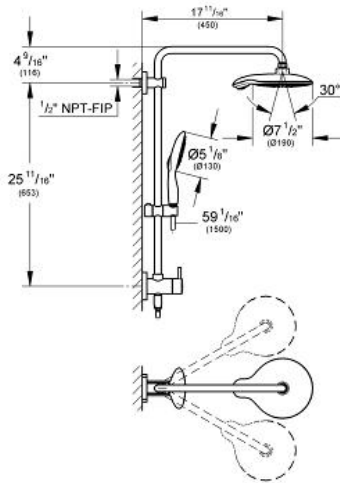

# RETRO-FIT 190 Shower System

MODEL # 26126000

Pure Freude  
an Wasser

**GROHE**

## Product Description: RETRO-FIT 190 Shower System

### Standard Specification:

- Power&Soul shower head, 2.5 gpm (27 767)
- 4 sprays: GROHE Rain O<sup>2</sup>, Rain, Bokoma Spray and Jet
- With ball joint
- Rotation angle  $\pm 15^\circ$
- Power&Soul hand shower, 2.5 gpm (27 673)
- 4 sprays: GROHE Rain O<sup>2</sup>, Rain, Bokoma Spray and Jet
- Metal shower hose 59" (28 417)
- Angle adapter
- Max Flow Rate 2.5 gpm (9.5 L/min)
- **GROHE EcoJoy** technology for less water and perfect flow
- **GROHE DreamSpray** perfect spray pattern
- **GROHE StarLight** chrome finish
- **SpeedClean** anti-lime system
- Rotation cone for Twist-free function
- Inner WaterGuide for a longer life
- Suitable for instantaneous heaters from 18 kW/h
- Check valve included to prevent backflow