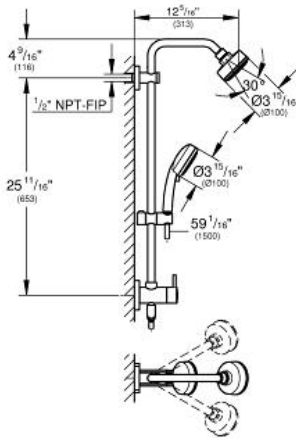

RETRO-FIT 100 Shower System

MODEL # 26193000

Pure Freude
an Wasser

GROHE

Product Description: RETRO-FIT 100 Shower System

Standard Specification:

- Consisting of:
- Rain spray pattern (1 spray-rain)
- With ball joint
- Rotation angle $\pm 15^\circ$
- 2 Adjustable spray patterns: Rain, Jet
- Metal shower hose 59" (28 417)
- Angle adapter
- Flow restrictor (1.4 gpm)
- **GROHE EcoJoy** technology for less water and perfect flow
- **GROHE DreamSpray** perfect spray pattern
- **GROHE StarLight** chrome finish
- **SpeedClean** anti-lime system
- Inner WaterGuide for a longer life
- Twistfree to prevent hose from twisting
- Suitable for instantaneous heaters from 18 kW/h

Applicable Codes & Standards:

- Energy Policy Act of 1992
- ASME A112.18.1/CSA B125.1
- US Federal and State material regulations
- LOGO CEC

Color:

- 26193000 StarLight Chrome