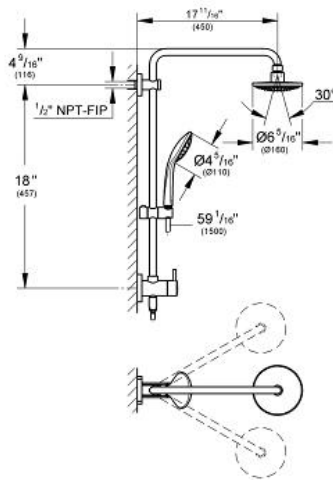

## Product Description: RETRO-FIT 160 Shower System

### Standard Specification:

- Consisting of:
- 17 3/4" horizontal swivel shower arm
- Euphoria Cosmopolitan 160 shower head - 1 spray, 2.5 gpm (28 233)
- Rain spray pattern (1 spray-rain)
- With ball joint
- Rotation angle  $\pm 15^\circ$
- Euphoria 110 Mono hand shower - 1 spray, 2.5 gpm (27 493)
- Rain spray pattern (1 spray-rain)
- Adjustable height bar with gliding element
- Metal shower hose 59" (28 417)
- Angle adapter
- Distance between diverter and upper bracket 18" (457 mm)
- Max Flow Rate 2.5 gpm
- **GROHE EcoJoy** technology for less water and perfect flow
- **GROHE DreamSpray** perfect spray pattern
- **GROHE StarLight** chrome finish
- **SpeedClean** anti-lime system
- Inner WaterGuide for a longer life
- Twistfree to prevent hose from twisting
- Suitable for instantaneous heaters from 18 kW/h