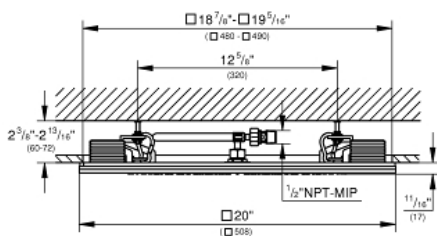

RAINSHOWER F-SERIES 20"

MODEL # 26371000

Pure Freude
an Wasser

GROHE

Product Description: RAINSHOWER F-SERIES 20"

Standard Specification:

- Rain spray pattern (1 spray-rain)
- Full-spectrum LED: soft light with changing rainbow colors
- Individually adjustable: permanent lighting with color selection
- **GROHE DreamSpray** perfect spray pattern
- **GROHE StarLight** chrome finish
- **SpeedClean** anti-lime system
- Suitable for instantaneous heater
- This product contains built-in LED lamps which cannot be changed; energy efficiency class: A+
- For detailed planning and product information please contact your local GROHE Customer Service