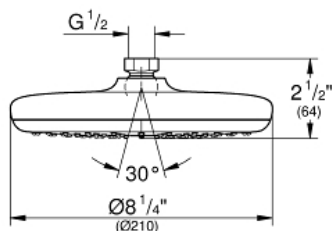

TEMPESTA 210  
Shower Head 1 Spray  
MODEL # 26410000

Pure Freude  
an Wasser

GROHE

**Product Description:**  
TEMPESTA 210  
Shower Head 1 Spray

**Standard Specification:**

- Rain spray pattern (1 spray-rain)
- Diameter 8 1/4"
- Rotating ball joint  $\pm 15^\circ$
- 1/2" Connection thread
- 2.5 gpm (9.5 l/min) flow limiter
- **GROHE DreamSpray** perfect spray pattern
- **GROHE StarLight** chrome finish
- **SpeedClean** anti-lime system
- Inner WaterGuide for a longer life
- Suitable for instantaneous heater
- Min. recommended pressure: 15 psi (1.0 bar)