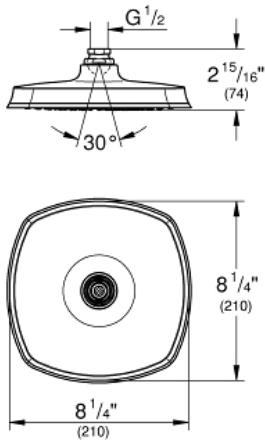

RAINSHOWER GRANDERA 210

Shower Head 1 Spray

MODEL # 26473000

Pure Freude
an Wasser

GROHE

Product Description:
RAINSHOWER GRANDERA 210
Shower Head 1 Spray

Standard Specification:

- Rain spray pattern (1 spray-rain)
- Metal
- GROHE EcoJoy 1.75 gpm (6.6 l/min) flow limiter
- GROHE DreamSpray perfect spray pattern
- GROHE StarLight chrome finish
- SpeedClean anti-lime system
- Suitable for instantaneous heater
- Min. recommended pressure: 15 psi (1.0 bar)