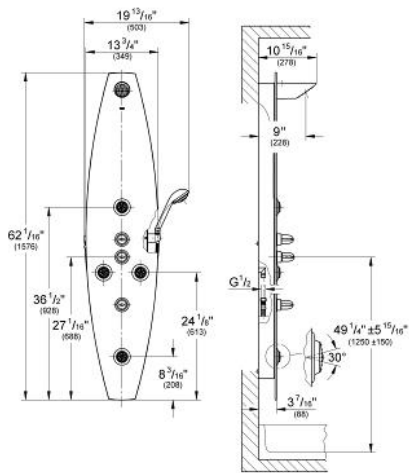

AMERA
Shower System
MODEL # 27014000

Pure Freude
an Wasser

GROHE

Product Description:
AMERA
Shower System

Standard Specification:

- For wall mounting
- Consisting of: solid glass panel and holder

Glass:

- 3/8" Thick
- Printed on the reverse side

Showers:

- 1 Shower head with wide spray
- 1 Relaxa Cosmopolitan Top 4 1/2" handshower (28 255)
- 4 adjustable body sprays with pre-adjustable flow rates
- All showers are equipped with **SpeedClean**

Fittings:

- Pre-mounted installation unit in frame
- 1 x 1/2" Thermostat
- 1 Aquadimmer for handshowers and showerheads
- 1 Shut-off valve for body sprays
- Relaxaflex 59" hose (28 151)
- Stainless steel flex lines
- Max Flow Rate 2.5 gpm at 45 psi (9.5 L/min) per each shower outlet