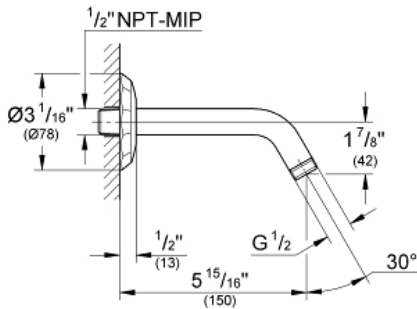

KENSINGTON
6" Shower Arm
MODEL # 27034000

Pure Freude
an Wasser

GROHE

Product Description:
KENSINGTON
6" Shower Arm

Standard Specification:

Applicable Codes & Standards:

- Energy Policy Act of 1992
- ASME A112.18.1/CSA B125.1