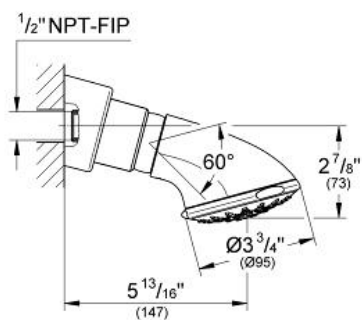

RELEXA 100 FIVE
Shower Head 5 Sprays
MODEL # 27069000

Pure Freude
an Wasser

GROHE

Product Description:
RELEXA 100 FIVE
Shower Head 5 Sprays

Standard Specification:

- 5 adjustable spray patterns: Normal / Jet / Rain / Massage / Champagne
- Ball-joint
- Assembly dependent angle of inclination
- 1/2" NPT Female Threads
- Connection thread with seal
- **GROHE DreamSpray** perfect spray pattern
- **GROHE StarLight** chrome finish
- **SpeedClean** anti-lime system
- Inner WaterGuide for a longer life
- Max Flow Rate 2.5 gpm (9.5 L/min)