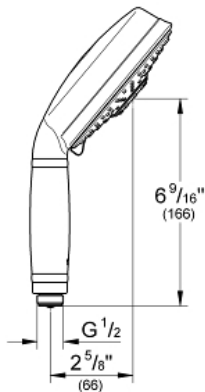

RAINSHOWER RUSTIC 130 Hand Shower, 3 Sprays

MODEL # 27129000

Pure Freude
an Wasser

Product Description:
RAINSHOWER RUSTIC 130
Hand Shower, 3 Sprays

Standard Specification:

- 3 adjustable spray patterns: Rain / Jet / Pure
- 1/2" Connection thread
- 2.5 gpm (9.5 l/min) flow limiter
- **GROHE StarLight** chrome finish
- **SpeedClean** anti-lime system
- Universal mounting system (fits all standard shower hoses)
- Max Flow Rate 2.5 gpm at 80 psi (9.5 L/min)

Applicable Codes & Standards:

- Energy Policy Act of 1992
- ASME A112.18.1/CSA B125.1

Color:

- 27129000 StarLight Chrome