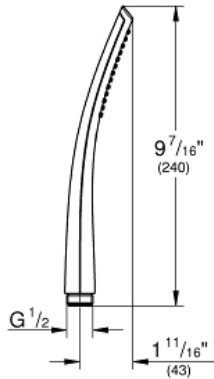

Hand Shower
MODEL # 27185000

Pure Freude
an Wasser

Product Description:

Hand Shower

Standard Specification:

- 2.5 gpm (9.5 l/min) flow limiter
- **GROHE DreamSpray** perfect flow
- **GROHE StarLight** chrome finish
- **SpeedClean** anti-lime system
- Universal mounting system (fits all standard shower hoses)
- Max Flow Rate 2.5 gpm at 80 psi (9.5 L/min)

Applicable Codes & Standards:

- Energy Policy Act of 1992
- ASME A112.18.1/CSA B125.1

Color:

- 27185000 StarLight Chrome