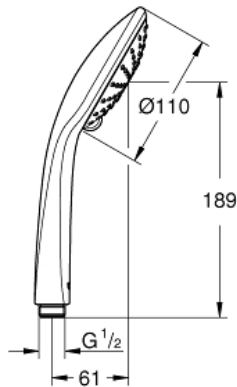

# EUPHORIA 110 DUO Handshower 2 Sprays

MODEL # 27238000

Pure Freude  
an Wasser

**Product Description:**  
EUPHORIA 110 DUO  
Handshower 2 Sprays

**Standard Specification:**

- 2.5 gpm (9.5 l/min) flow limiter
- GROHE DreamSpray perfect spray pattern
- GROHE SprayDimmer (flow rate reduction)
- GROHE StarLight chrome finish
- SpeedClean anti-lime system
- Inner WaterGuide for a longer life
- Universal mounting system (fits all standard shower hoses)
- Suitable for instantaneous heater
- Min. recommended pressure: 15 psi (1.0 bar)

**Applicable Codes & Standards:**

- Energy Policy Act of 1992
- ASME A112.18.1/CSA B125.1

**Color:**

- 27238000 StarLight Chrome