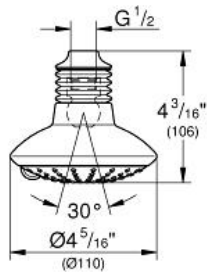

EUPHORIA 110 DUO Shower Head 2 Sprays

MODEL # 27246000

Pure Freude
an Wasser

Product Description:
EUPHORIA 110 DUO
Shower Head 2 Sprays

Standard Specification:

- Rain, SmartRain
- 1/2" Connection thread
- Bellows
- 2.5 gpm (9.5 l/min) flow limiter
- **GROHE DreamSpray** perfect spray pattern
- **GROHE SprayDimmer** (flow rate reduction)
- **GROHE StarLight** chrome finish
- **SpeedClean** anti-lime system
- Suitable for instantaneous heater

Applicable Codes & Standards:

- Energy Policy Act of 1992
- ASME A112.18.1/CSA B125.1

Color:

- 27246000 StarLight Chrome