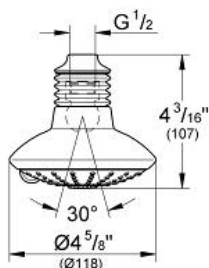

# EUPHORIA 110 MASSAGE Shower Head 3 Sprays

MODEL # 27247000

Pure Freude  
an Wasser

**Product Description:**  
EUPHORIA 110 MASSAGE  
Shower Head 3 Sprays

**Standard Specification:**

- 3 Adjustable sprays: Rain, Massage & SmartRain
- GROHE DreamSpray perfect spray pattern
- GROHE SprayDimmer (flow rate reduction)
- GROHE StarLight chrome finish
- SpeedClean anti-lime system
- Max Flow Rate 2.5 gpm
- Bellows
- 1/2" Connection thread
- Suitable for instantaneous heater
- Max Flow Rate 2.5 gpm at 80 psi (9.5 L/min)

**Applicable Codes & Standards:**

- Energy Policy Act of 1992
- ASME A112.18.1/CSA B125.1

**Color:**

- 27247000 StarLight Chrome