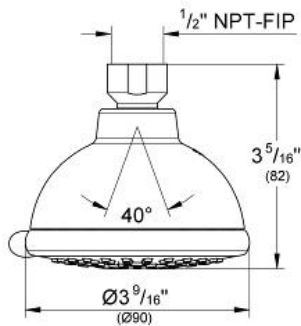

# TEMPESTA 90 TRIO Shower Head 3 Sprays

MODEL # 27295000

Pure Freude  
an Wasser

**Product Description:**  
TEMPESTA 90 TRIO  
Shower Head 3 Sprays

**Standard Specification:**

- 3 adjustable sprays: Rain, Jet, Massage
- 1/2" Connection thread
- **SpeedClean** anti-lime system
- Max Flow Rate 2.5 gpm
- **GROHE StarLight** chrome finish
- Max Flow Rate 2.5 gpm at 80 psi (9.5 L/min)

**Applicable Codes & Standards:**

- Energy Policy Act of 1992
- ASME A112.18.1/CSA B125.1

**Color:**

- 27295000 StarLight Chrome